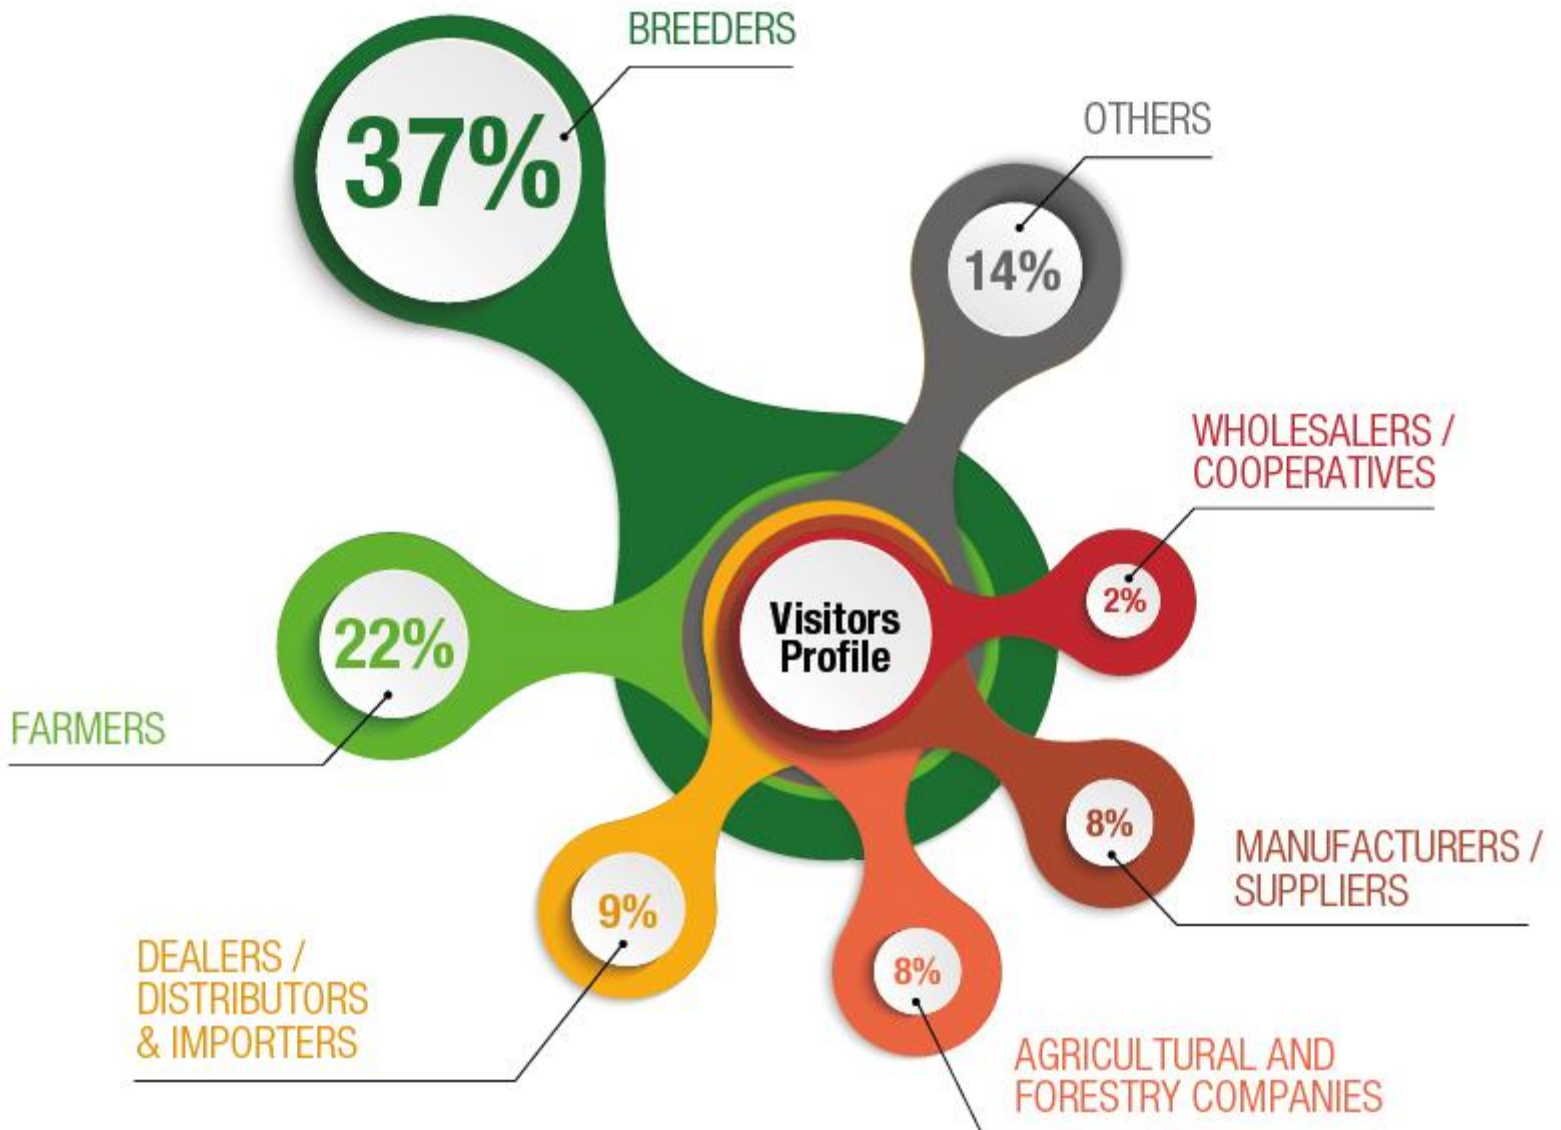

## Key Figures

**SIPSA-SIMA, the definitive trade show spanning North Africa and the rest of the African continent.**

### **600 exhibitors expected**

**An exhaustive range of products to meet all the needs of farms and food processing professionals.**

- Livestock buildings,
- Livestock machinery and equipment,
- Biogaz,
- Genetics,
- Animal breeding and health,
- Poultry farming,
- Cattle farming (dairy and meat),
- Goat farming,
- Rabbit farming,
- Sheep farming,
- Aquafarming,
- Traction,
- Tilling,
- Greenhouses,
- Plant protection,
- Inputs, Nutrients, Fertilisers, Crop nutrition, Seeds, Seedlings
- Irrigation,
- Harvesting,
- Handling, transport, trailers,
- Storage,
- Spare parts & components,
- New technologies,

- Horticulture,
- And more besides!

## 18,000 trade visits

Qualified visitors from the agricultural and breeding sectors:

Source: <https://en.sima-sipsa.com/>