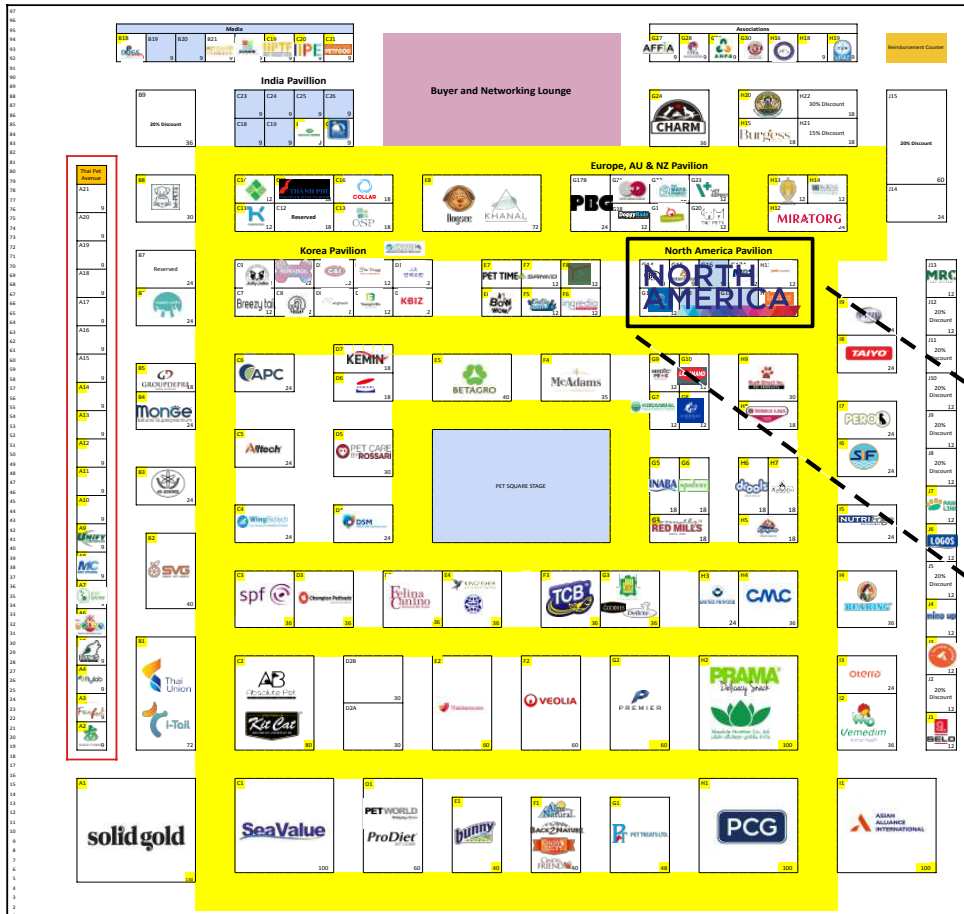

# petfair® SE ASIA

**North American Pavilion**  
**October 26-28, 2022**  
**Bangkok, Thailand**

|                     |               |          |                       |                    |   |
|---------------------|---------------|----------|-----------------------|--------------------|---|
|                     | 3             | 3        | 3                     | 3                  | 4 |
| D7                  | D9            | D11      | D13                   | D15                |   |
| Buddy Belts         | Intersand     | USDA/FAS | MPF Pet Foods Limited | Shawping Co., Ltd. |   |
| C10                 | C12           | C14      | C16                   |                    |   |
| Atlas International | K9 Sport Sack | 12 sqm   | Instinct              |                    |   |

**Bangkok International Trade & Exhibition  
Centre (BITEC)  
Hall EH98  
as of August 1, 2022**

organized by:  
**IMEX Management, Inc.**  
**Madison Martin**  
+1 704.248.4805  
MadisonM@imexmanagement.com