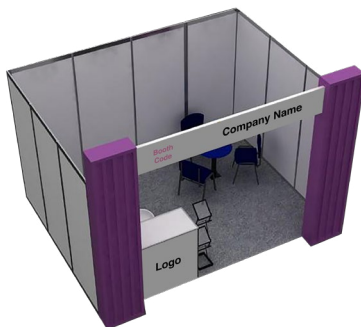

Prices of The Regular Exhibitors / Exhibition

Prices of The Regular Exhibitors	Raw Space	Shell Scheme Stand (Octanorm) Type A	Shell Scheme Stand (Octanorm & Wood) Type B	Shell Scheme Stand (Wood) Type C
Cost per sqm	300 USD.	400 USD.	500 USD.	650 USD
Minimum space	40 m²	9m²	9m²	30m²
Lowest possible space costs	300x40= 12000 USD.	400x9= 3600 USD.	500x9= 4500 USD.	650x30= 19500 USD.

Advantages of The Regular Exhibitors	Raw Space	Shell Scheme Stand (Octanorm)	Shell Scheme Stand (Octanorm & Wood)	Shell Scheme Stand (Wood)
Stand Design	X	Type A	Type B	Type C
Contents: 3 Chairs - Table - Storage Counter - Sign board - Brochure Stand - Garbage Disposal - Carpet	X	✓	✓	✓
Listing the company name in the exhibition booklet	✓	✓	✓	✓
Register on the business meeting platform	✓	✓	✓	✓
Highlighting the company's logo in the exhibition website	✓	✓	✓	✓
one participation post in all the exhibition social media accounts	✓	✓	✓	✓

* Value of each Sponsor (Non-inclusive of 15% VAT)

Type B