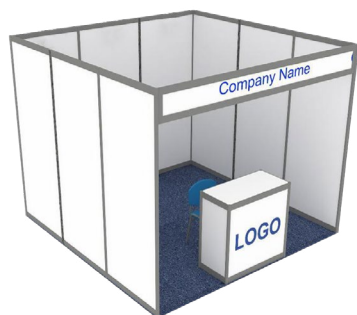

Prices of The Regular Exhibitors / Exhibition

Prices of The Regular Exhibitors	Raw Space	Shell Scheme Stand (Octanorm) Type A	Shell Scheme Stand (Octanorm & Wood) Type B	Shell Scheme Stand (Wood) Type C
Cost per sqm	300 USD.	400 USD.	500 USD.	650 USD
Minimum space	40 m²	9m²	9m²	30m²
Lowest possible space costs	300x40= 12000 USD.	400x9= 3600 USD.	500x9= 4500 USD.	650x30= 19500 USD.

Advantages of The Regular Exhibitors	Raw Space	Shell Scheme Stand (Octanorm)	Shell Scheme Stand (Octanorm & Wood)	Shell Scheme Stand (Wood)
Stand Design	X	Type A	Type B	Type C
Contents: 3 Chairs - Table - Storage Counter - Sign board - Brochure Stand - Garbage Disposal - Carpet	X	✓	✓	✓
Listing the company name in the exhibition booklet	✓	✓	✓	✓
Register on the business meeting platform	✓	✓	✓	✓
Highlighting the company's logo in the exhibition website	✓	✓	✓	✓
one participation post in all the exhibition social media accounts	✓	✓	✓	✓

* Value of each Sponsor (Non-inclusive of 15% VAT)

Type A