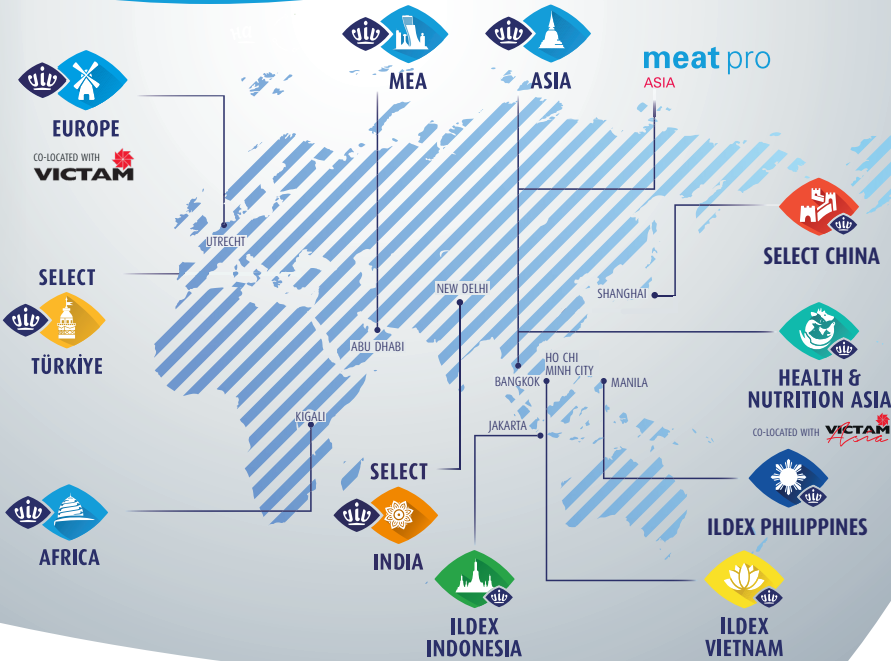

Come Export with VIV & ILDEX

Your ticket to increased worldwide sales

WORLDWIDE

Feed to Food for Poultry, Swine, Dairy, and Aquaculture

Since 1978, the VIV brand has been the highest international standard for trade exhibitions serving the intensive animal farming industry. VIV & ILDEX offer a total “Feed to Food” concept to North American companies.

- Feed milling and crop technology
- Animal feed, ingredients, and additives
- Animal health
- Breeding and hatching
- Farming and housing
- Processing and packaging
- Refrigeration and logistics
- Knowledge transfer and consultancy

With eleven exhibitions in Europe, the Middle East, Asia, and Africa, VIV & ILDEX shows are thriving forces around the globe. Bringing together over 3,000 international exhibitors and 100,000 trade visitors from 145 countries, there is no better way to develop your export sales.

Your VIV & ILDEX Representative in the U.S. and Canada

IMEX Management is pleased to represent the VIV & ILDEX global series of shows in North America. Our team looks forward to working with you and maximizing your results at VIV & ILDEX exhibitions. Contact us today!