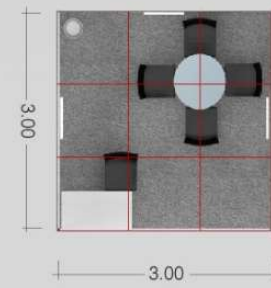

### Furniture Included:

- Needle punch Carpet
- Fascia Logo –Sticker + Polyfoam
- Fascia Name & Booth Number – Block Green Vinyl Sticker + Cutting Sticker
- Information Counter (H.75cm)
- Round Table Glass –1 unit
- Chair–5 unit (black)
- Fluorescent Light –2-3 unit
- Trash Bin –1 unit
- Power Socket –1 unit

# Booth Design Example :

## 9 Sqm - Premium Booth – Corner, 3 open sides

FRONT PREVIEW

TOP PREVIEW

- Furniture Included:**
- Needle punch Carpet
  - Big Fascia Logo –Flexy printing 2 x 1m
  - Fascia Name –Block Green Vinyl Sticker + Cutting Sticker
  - Information Counter (H.100cm)
  - Round Table Glass –1 unit
  - Chairs –5 unit (black)
  - Barstool –1 unit (white)
  - Fluorescent Light –2 unit
  - Trash Bin –1 unit
  - Power Socket –1 unit