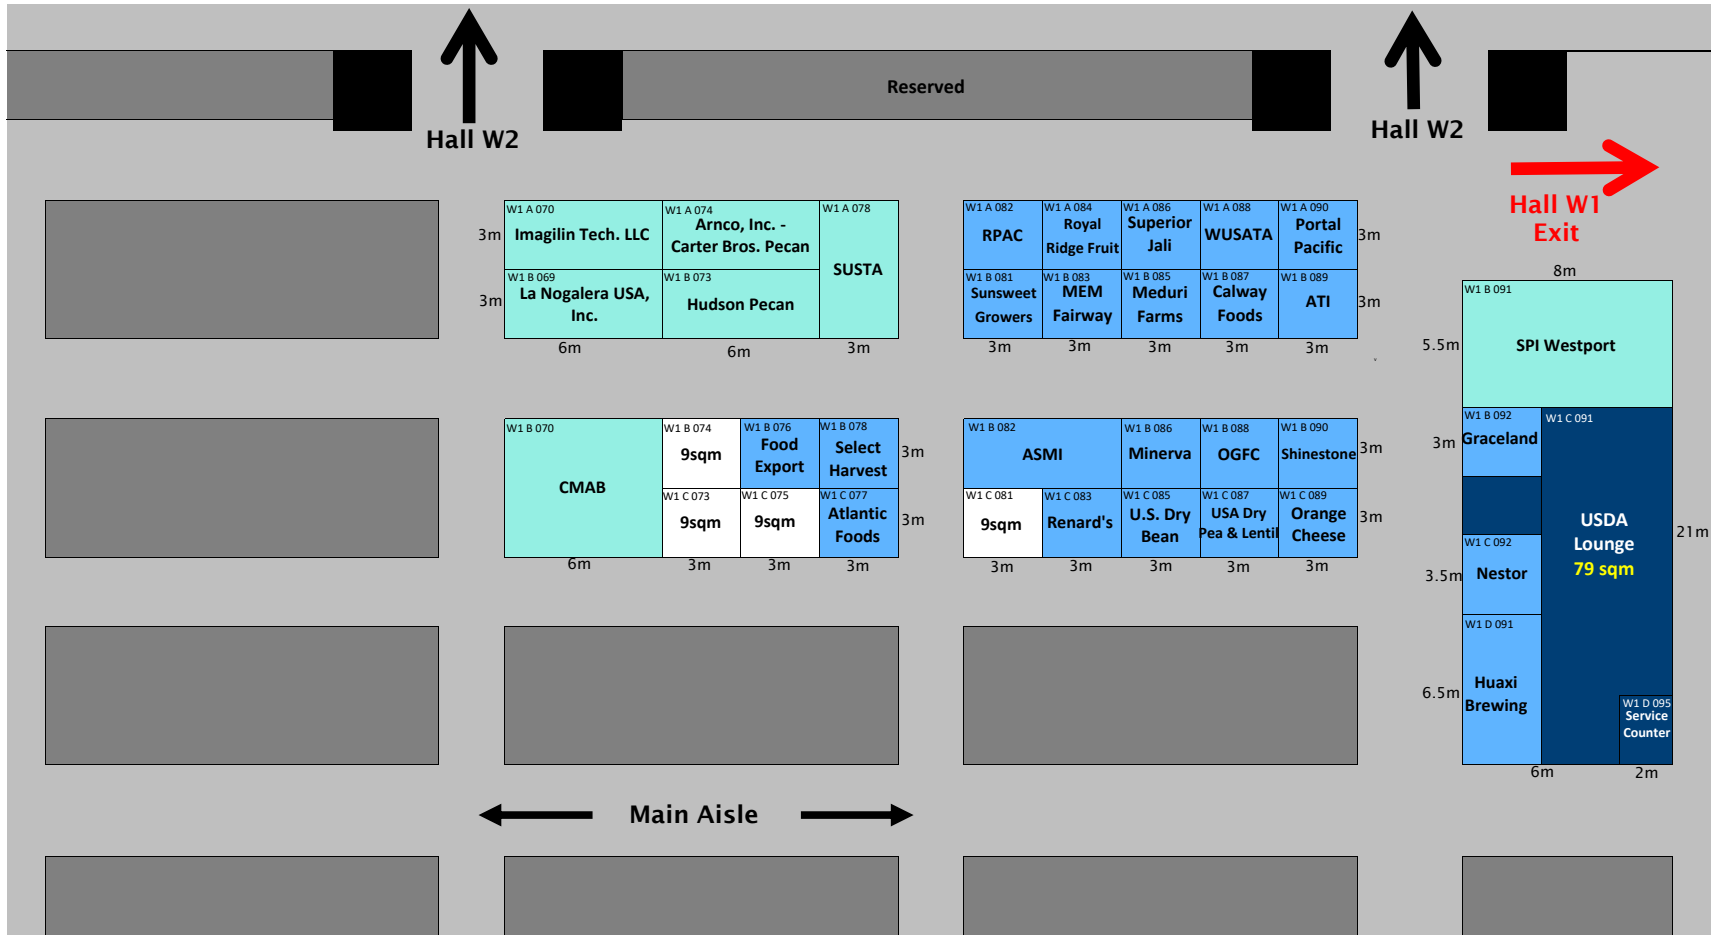

Official USDA-endorsed USA Pavilion Floorplan

Shanghai New International Expo Center

Hall W1

May 28-30, 2024

As of April 23, 2024

IMEX
MANAGEMENT

Allison Brittain
International Sales Manager
AllisonB@imexmanagement.com
+1.704.248.2797